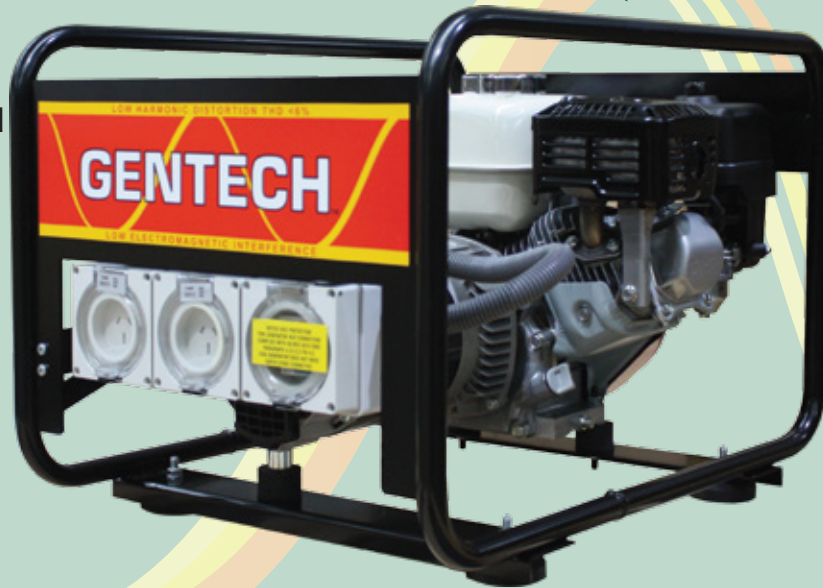

GENTECH

Power you can trust

www.gentechgenerators.com.au

A Handyman's Best Friend!

SAFETY COMES FIRST!

with this tough, reliable, and portable GENTECH GENERATOR!

The newest addition to the GENTECH range, this generator is ideal for the handyman and trade industry. Ensuring safety at all times, it comes with Work safe approved RCD protected outlets, it's lightweight and comes with all the features of our standard 3.4kVA model.

Newly Designed Stronger Frame

460x460x430
LxWxH

GX 4 YEAR WARRANTY

Work safe Approved RCD Protected 15 Amp Outlets

NSM Brushless Alternator

Reliable honda GX200 Engine

Low Oil Level Warning

3.4kVA Honda with RCD
Model: EP3400HSR-RCD